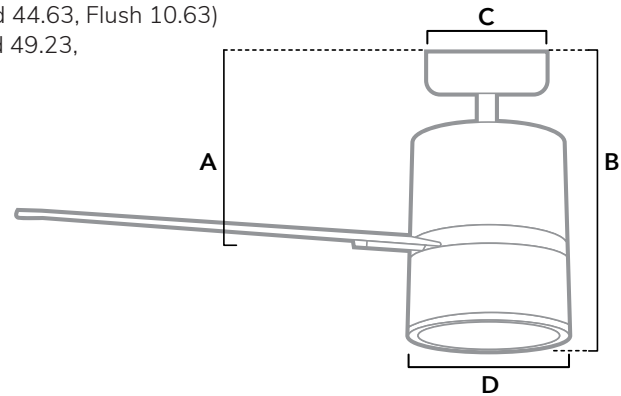

DIMENSIONS

Measured in inches

- A. 12.63 (Angled 44.63, Flush 10.63)
- B. 17.23 (Angled 49.23, Flush 15.23)
- C. 6.49
- D. 8.75

54215 | Matte Black Body with Matte Black or Greyed Walnut Blades

ADDITIONAL FINISHES

54214
Brushed Nickel Body with Light Gray Oak or Warm Grey Oak Blades

51744
Fresh White Body with Light Oak or Fresh White Blades

FAN SPECIFICATIONS

Motor Type	Reversible	Wire Length	Control Type	Downrod	Location	Blade #	Add'l Sizes
AC	YES	32" (24" Downrod)	Pull Chains	2" Included	Indoor	4	42"